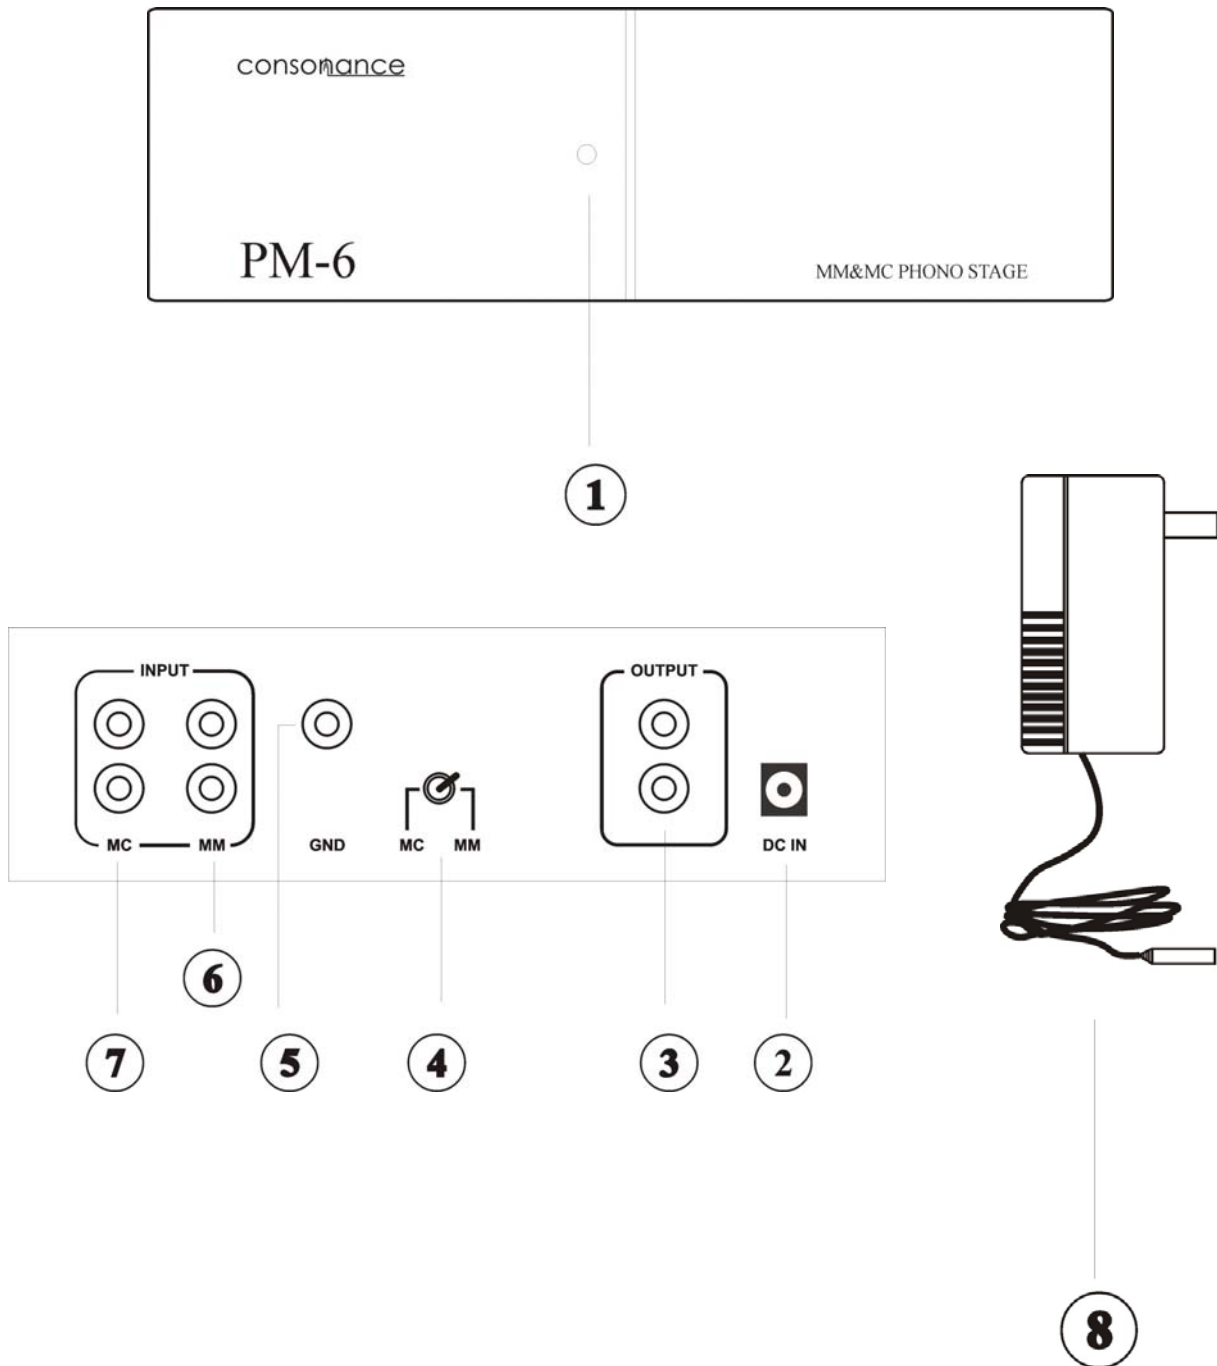

PM-6

READ ENTIRE INSTRUCTION MANUAL BEFORE USING

1. Power indicator
2. Power input jack
3. Output RCA jacks. (red / black)
4. MM / MC switch
5. Grounding jack for LP Power plug
6. MM input RCA jacks.(red /black)
7. MC input RCA jacks.(red /black)
8. Power

THEORY OF OPERATION

As a MM / MC phono-preamplifier with separated power supply, the MM phono section of PM-6 uses 4 2SK170 and provides a balanced gain, based on RIAA, to the output with no negative feedback. With a MM phono stage, this set turn to be a 3 ohm-800ohm MC phono preamplifier.

TECHNICAL SPECIFICATION

CONTROL FUNCTIONS: Switch MM / MC
HARMONIC DISTORTION (for 2V RMS at output): 0.001%
INPUT IMPEDANCE: 47k ohms(MM) , 3 ohm~800 ohm(MC)
INPUT GAIN: 40dB (MM) / 60 dB (MC)
OUTPUT INTERFACES: 1 group (RCA)
INPUT INTERFACES: 2 group (RCA)
GROUNDING INTERFACES: 1 group
SIGNAL/NOISE: 90dB
CONSUMPTION: 5watt
DIMENSIONS: 200(L) x 98(W) x52(H) mm
WEIGHT: 4kg